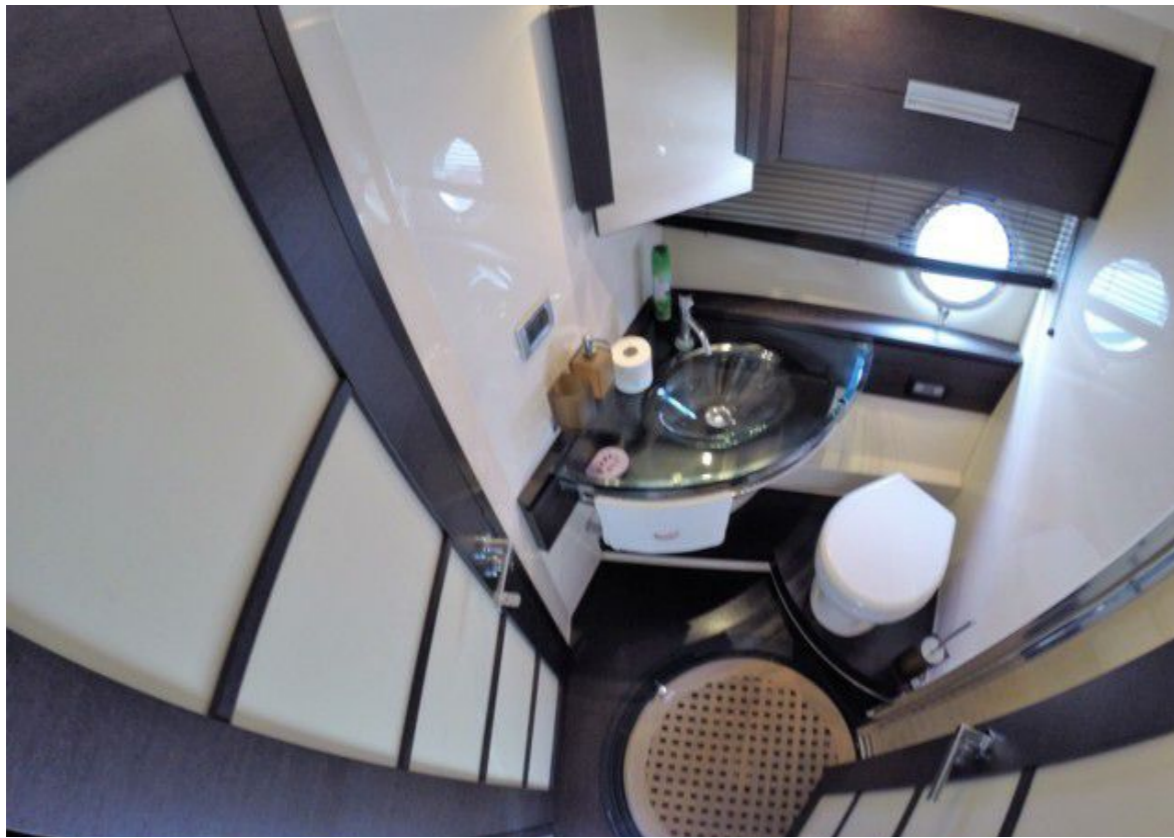

20, AV. DE FONTVIEILLE, LE CORONADO, MONACO, 98000

INFO@MYG.MC

WWW.MYG.MC